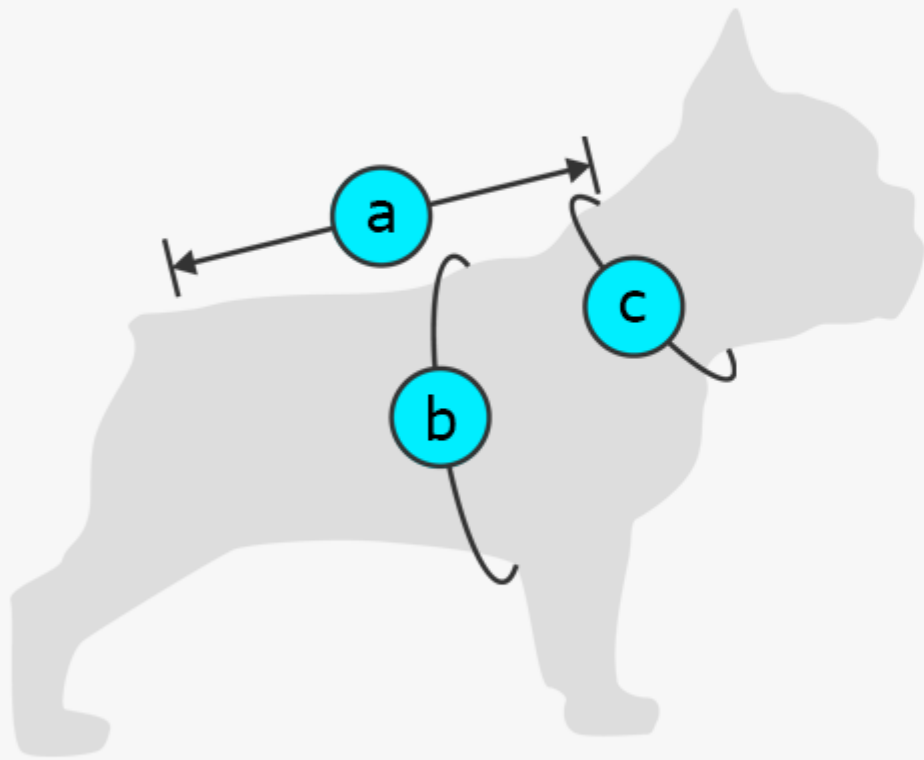

Size Chart

SIZE	A	B	C	BREEDS
XS25	22-25	36-38	27-30	yorkshire terrier, toy terrier, chihuahua
XS30	27-30	43-45	30-33	yorkshire terrier, chihuahua, dachshund, poodle
S30	27-30	57-59	46-50	pug, french bulldog, pekingese
S35	32-35	45-47	31-36	miniature pinscher, chinese crested, grifon, poodle
S40	38-40	52-54	33-38	west highland, jack russell, poodle, cocker spaniel
M45	42-45	62-64	35-38	beagle, cocker spaniel, dachshund
M50	45-50	76-78	55-60	english bulldog, shar pei, pit bull terrier
L55	52-55	77-79	50-55	stafford terrier, labrador retriever
L65	62-65	87-89	60-65	rottweiler, german shepherd, labrador retriever, cane corso

cm